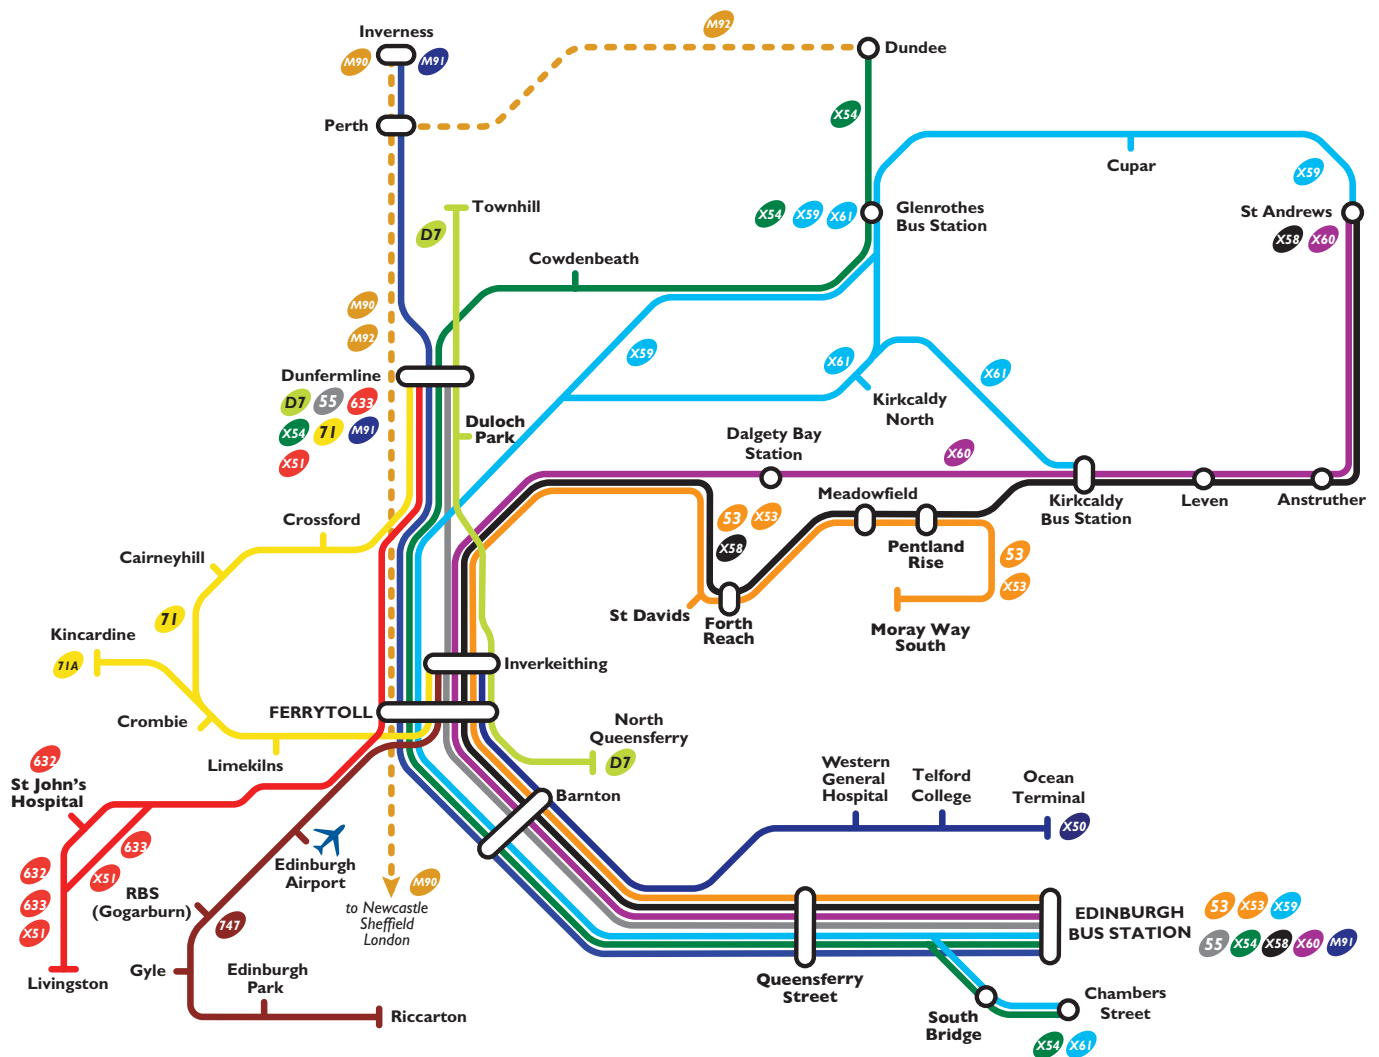

Services D7, D7X, 53, 55, 71, 71A, 632 & 633 call at all bus stops along their routes. All other services are limited stop services. Please check your boarding/alighting points before travelling.